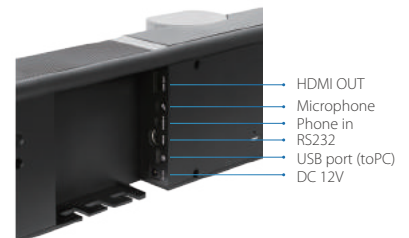

SIDE

AVer

AVer Information Inc.

CE FC RoHS
COMPLIANT

Distributor/Dealer