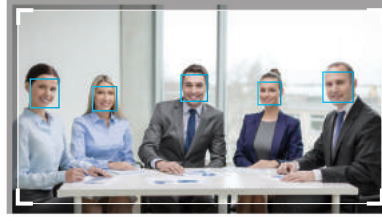

PHYSICAL CHARACTERISTICS

- Camera: 650 x 100 x 109.5 mm/2.133 kg
- Remote control: 200 x 50 x 21 mm/0.09 kg

AUDIO

- Microphones: 2 unidirectional microphones supporting 6 m pickup
- 5Wx2 stereo full range speakers with professional bass port tuned for communication
- Volume up to 96 dB SPL at 1/2 meter
- Echo cancellation
- Noise suppression
- 3.5 mm Line-in (aux) cable connects BYOD smartphones or PCs as speakerphones

COMPATIBLE APPLICATIONS

1. ZOOM, Microsoft® Teams, Skype™ for Business, Skype™, Google Hangouts, Intel® Unite™, RingCentral, BlueJeans, V-Cube, LiveOn, CyberLink U Meeting®, TrueConf, Adobe Connect, Cisco WebEx®, Fuze, GoToMeeting™, Microsoft® Lync™, Vidyo, vMix, WebRTC, Wirecast, XSplit

CONNECTIVITY

- 12V/5A power adaptor
- Mini DIN6 for RS232 connection
- USB type C connector
- HDMI out connection (DisplayLink)
- Phone in (3.5 mm audio Jack)
- Mic input
- Wireless connection to mobile devices**

**Wireless function is not supported in the USA and some other countries. Please contact a local agent for details.

**Wireless connection does not support wireless speakerphone devices.

AVer SmartFrame Captures Everyone

Embedded with AVer SmartFrame, the VB342+ automatically frames all meeting participants, adjusting the camera zoom, pan, and focus to fit everyone on-screen in seconds without overreacting to unimportant movement. Have an efficient meeting with AVer SmartFrame.