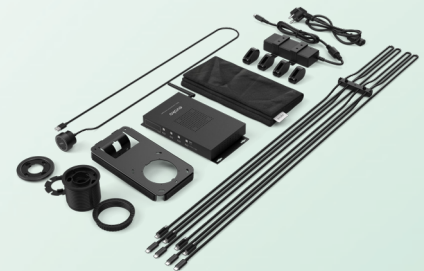

- **Input:** 85 - 264V AC, 2,4A max, 1 meter AC-cord included.
- **Output:** 20V DC, 10A, 4-Pin DIN with locking mechanism.
- **Power:** 180W Max (4x USB-A + 4x USB-C)

Connectivity Hub

- **USB Devices:** 2x USB-A 3.0 sockets for connecting devices such as speakers and cameras.
- **HDMI :** HDMI 2.0 for connecting display or projector.
- **Wifi :** (Management only)
 - 2.4GHz, 802.11 n
- **Ethernet :** (Management only)
 - RJ45, 100Mbit/s, Full-duplex

- Delo management console (PC & Mac application)
- In room or pre-installation management of the Delo connection manager.
 - Setup Ethernet or Wifi for OTA updates and online management.
 - Choose between different setups such as BYOD, integrated MTR or PC-based MTR.

IN THE BOX

- Touch controller with light guide
- Connectivity hub
- 4x USB-C to C cables
- Power supply
- 4x cable weights
- Cable bag
- Mounting brackets

SIZE AND WEIGHT

Retail Sales kit package

- 310 x 290 x 120 mm
[12.2 x 11.4 x 4.7 in]
- 4 kg [8.82 lbs]