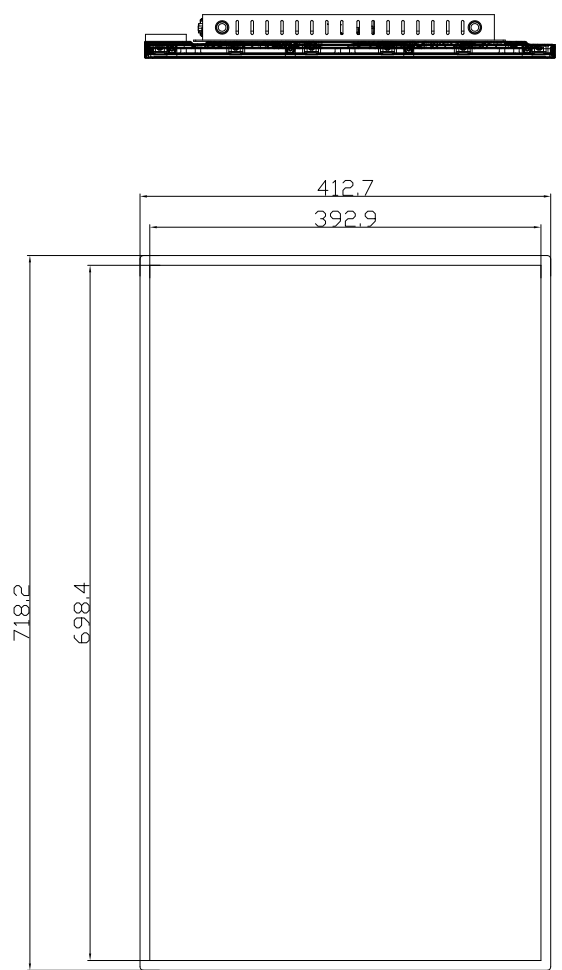

GLORystAR

↑ HDMI, USB, USB, RJ45, RJ45, LINE OUT, MIC IN