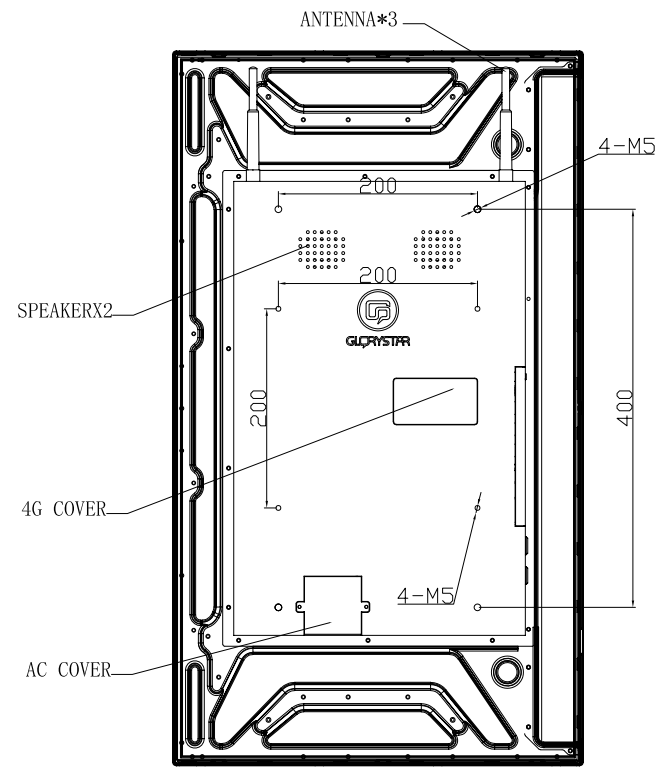

GLORystAR

↑ HDMI, USB, USB, RJ45, RJ45, LINE OUT, MIC IN

# 32inch Infinitus Windows