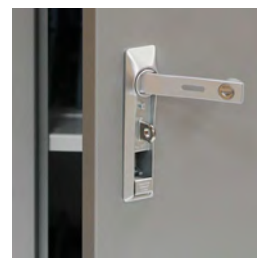

Easy access pull-out shelving.

Easy to use built in cable management.

Supplied with either standard plug socket power strips or configured for USB charging.

Front and rear key lock with padlock option.

Ventilation keeps devices cool.

Sturdy handle for easy maneuverability.

5" castor wheel each with own lock.

Strong but light steel design.

USB-A/USB-C optional configurations.

Order code: 61-PTEC-TV24V-CO

Easy access 24 Bay

Built in cable management

Standard plug sockets

Secure locking and access

Devices upto
16" Display

Charge only
24 x Bay
(24.5mm slots)

Sequential timer/
Device Mgt
(Not in USB-C models)

Warranty
3 Years

Weight
(No devices)
75Kgs

H: 945mm
D: 750mm
W: 660mm